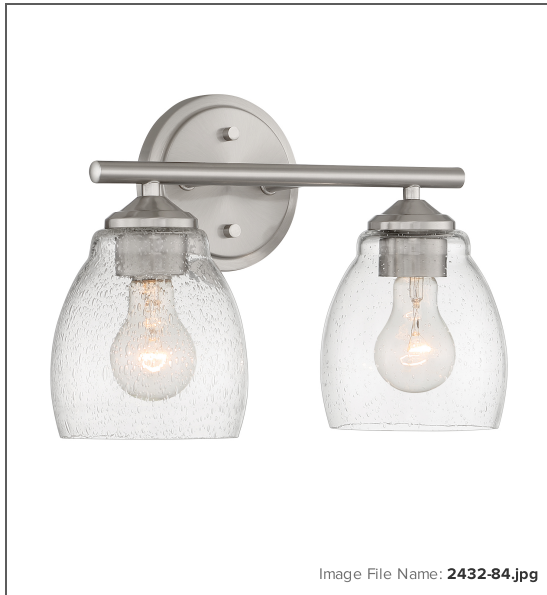

VANTAGE

by MINKA-LAVERY®

MEASUREMENTS

Width:	14
Length:	
Height:	9.88
Extension:	6.5
Height Adjustable:	NO
Min Overall Height:	
Max Overall Height:	
Slope:	NO
Wire Length:	7
Chain Length:	
Safety Cable Included:	NO
Net Weight:	2.84
Canopy Width:	
Canopy Height:	
Canopy Length:	
Center to Bottom:	7.38
Backplate Width:	5.13
Backplate Height:	5.13
Center to Top:	2.63
Power:	

LAMPING

No. of Bulbs:	2
Max Bulb Wattage:	60
Light Type:	A-19, MED
Socket:	E26, MEDIUM
Dimmable:	YES
Ballast:	
Rated Life Hours:	
PhotoCell Included:	NO
Bulb/LED Included:	
Bulb/LED Included:	
Color Temp.:	
CRI:	
Initial Lumens:	
Delivered Lumens:	

Winsley - 2 Light Bath

Item #:	2432-84
UPC Code:	747396117508
Product Family Name:	Winsley
Finish:	Brushed Nickel
Category:	WALL MOUNT
Category Type:	Bath
Certification:	4001256
Patents:	
Notes:	

Damp Location

ETL Intertek

GLASS

Description:	CLEAR SEEDED
Material:	GLASS
Part No.:	G2433
Quantity:	2
Width:	5.38
Height:	5.88
Length:	

SHIPPING

Carton Width:	7.88
Carton Height:	11.88
Carton Length:	16.5
Carton Weight:	4.49
Carton Cubic Feet:	0.894
Small Package Shippable:	YES
Master Pack Width:	
Master Pack Height:	
Master Pack Length:	
Master Pack Weight:	
Master Cubic Feet:	
Multi-Pack:	1
Master Pack:	1

Rev 03.01.2024 10:16 AM