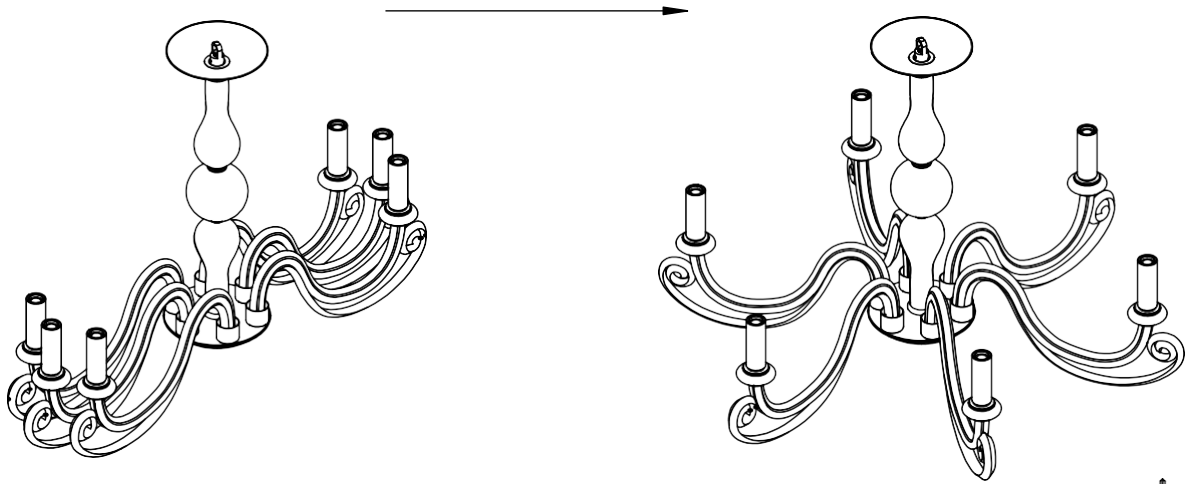

INSTALLATION INSTRUCTIONS

Item#N9456. 2023/02/22)

1. You have received this lamp folded. Now you can open the arms as shown on picture.

2. Remove candle sleeves and place crystal plate over socket on each arm. Then re-place candle sleeves.