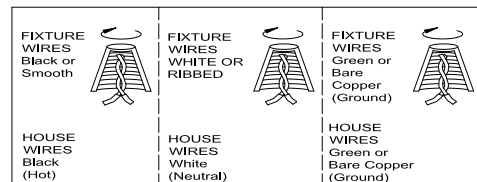

INSTALLATION INSTRUCTIONS FOR 135-855 136-855

For PENDANT

READ AND SAVE THESE INSTRUCTIONS

WARNING! SHUT POWER OFF AT FUSE OR CIRCUIT BREAKER
AVERTISSEMENT! COUPER LE COURANT AU NIVEAU DES FUSIBLES OU DO DISJONCTEU

ASSEMBLING THE FIXTURE (Fig.1)

1. Shut off power at the fuse box or circuit breaker box and remove the old fixture including the mounting hardware.
2. Carefully unpack your new fixture and lay out all the parts in a clear area. Take care not to misplace any small parts necessary for installation.
3. Attach the mounting plate (A) to the junction box (not included) using mounting screws (C) (Size: 8-32*1/2"L). The side of the mounting plate marked "GND" must face out.
4. Secure the pipe (H) to the all thread (I) inside the shade (J) tightly.
5. Fixture includes three 12" and one 6" rods. Determine desired hanging height and thread rods (G1/G2) to the pipe (H). If installing with one 6" rod only the all thread must be removed. Then feed fixture wire carefully through each rod.
6. Secure rods to the swivel (F) of canopy (D).

CONNECTING THE WIRES (Fig.2)

7. Connect the electrical wires as shown in Fig.2, making sure that all wire connectors are secured. If your junction box has a ground wire (green or bare copper), connect the fixture's ground wire to it. Otherwise, connect the fixture's ground wire directly to the mounting plate using the green screw (B) provided.
8. Tuck wire connectors neatly into the junction box.

COMPLETING THE INSTALLATION

9. Align the canopy (D) onto mounting plate (A) and secure with screws (E).
10. Install (1) one medium base bulb up to 100 watts or CFL or LED equivalent (Not included), in accordance with the fixture specification **(DO NOT EXCEED THE MAXIMUM WATTAGE RATING!) (NE PAS DEPASSER LA PUISSNCE NOMINALE MAXIMLE!)**