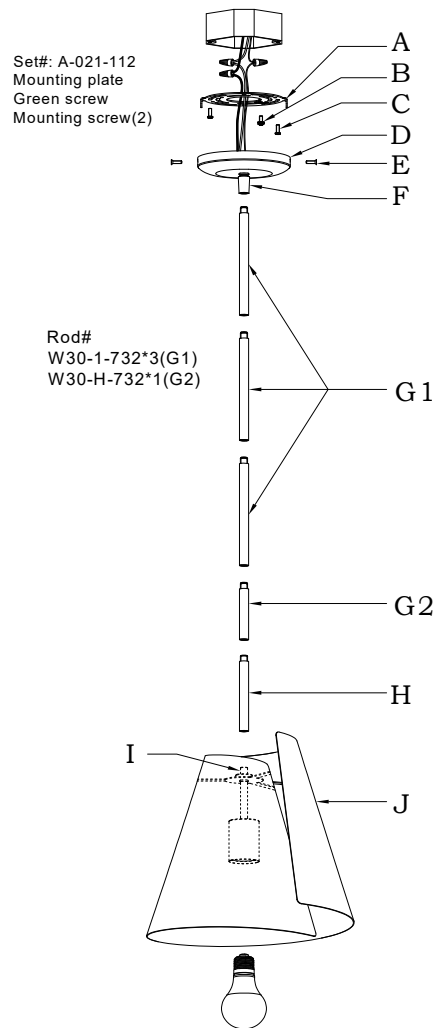

ASSEMBLING THE FIXTURE (Fig.1)

1. Shut off power at the fuse box or circuit breaker box and remove the old fixture including the mounting hardware.
2. Carefully unpack your new fixture and lay out all the parts in a clear area. Take care not to misplace any small parts necessary for installation.
3. Attach the mounting plate (A) to the junction box (not included) using mounting screws (C) (Size: 8-32*1/2"L). The side of the mounting plate marked "GND" must face out.
4. Secure the pipe (H) to the all thread (I) inside the shade (J) tightly.
5. Fixture includes three 12" and one 6" rods. Determine desired hanging height and thread rods (G1/G2) to the pipe (H). If installing with one 6" rod only the all thread must be removed. Then feed fixture wire carefully through each rod.
6. Secure rods to the swivel (F) of canopy (D).

CONNECTING THE WIRES (Fig.2)

7. Connect the electrical wires as shown in Fig.2, making sure that all wire connectors are secured. If your junction box has a ground wire (green or bare copper), connect the fixture's ground wire to it. Otherwise, connect the fixture's ground wire directly to the mounting plate using the green screw (B) provided.
8. Tuck wire connectors neatly into the junction box.

COMPLETING THE INSTALLATION

9. Align the canopy (D) onto mounting plate (A) and secure with screws (E).
10. Install (1) one medium base bulb up to 100 watts or CFL or LED equivalent (Not included), in accordance with the fixture specification **(DO NOT EXCEED THE MAXIMUM WATTAGE RATING!) (NE PAS DEPASSER LA PUISSNCE NOMINALE MAXIMLE!)**

Your installation is now complete. Return power to the junction box and test the fixture.

IMPORTANT: FIXTURE SHOULD BE INSTALLED BY A QUALIFIED ELECTRICIAN TO ENSURE PROPER WIRING AND INSTALLATION.

Fig.1